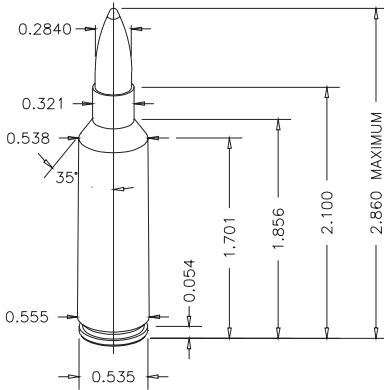

7mm Winchester Short Magnum

Test Specifications/ Components

Firearm Used: Winchester Model 70

Barrel Length: 24"

Twist: 1 x 9 1/4"

Case: Winchester

Trim-to Length: 2.090"

Primer: WLRM

archaic belted design of the older cartridge. At nearly an inch shorter than some of the full-length magnum cartridges, the WSM makes sense when rifle weight is a primary consideration. In an action length previously reserved for cartridges like the 308 Winchester, the 7mm WSM generates true magnum power.

Like many of the other short magnums introduced in the last few years, the 7mm WSM is based on the old 404 Jefferey case. With a larger body diameter than our more established belted magnums, the new design allows similar performance in shorter cartridges. While this configuration is thought to offer improved accuracy, it places some constraints on bullet selection. Longer, heavier bullets that require deeper seating to stay within established OAL specifications intrude on powder capacity. Utilizing a larger action to accommodate longer or heavier bullets would be counterproductive, and defeat the whole concept of a short magnum. Designed more around the 140 to 160 grain weights, the 7mm WSM fulfills its intended role superbly. Sierra offers at least six bullets within this weight range that should be suitable for all but our largest and toughest big game.