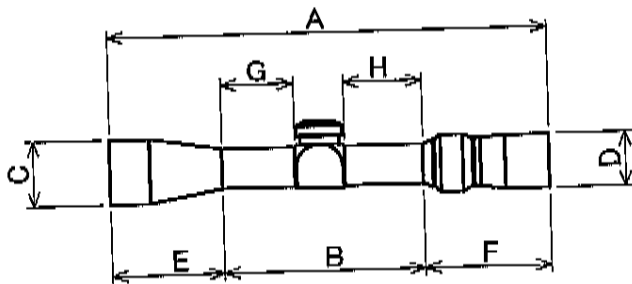

# March Benchrest Series EP Zoom

**36x-55x52**

LR2 Reticle

36x-55x52 Scope was designed to eliminate optical aberration without compromise, utilizing high-end extra-low dispersion (ED) lenses.

Cross-hair Reticle

1/8dot Reticle

1/16dot Reticle

LR Reticle

36x-55x52	
A	368-391mm
B	146mm
C	60mm
D	44mm
E	140mm
F	82-105mm
G	61mm
H	48mm

Specifications		
ITEM	36x-55x52	
	(Low)	(High)
Magnification	36x	55x
Effective Lens Diameter	52mm	
Body Tube Diameter	30mm	
Exit Pupil	1.44mm	0.95mm
Field of View, real	0 55°	0.36°
Eye Relief	82-91mm	66-75mm
1 Click Adjustment	1/8MOA	
Elevation Travel	60MOA	
Windage Travel	40MOA	
Focus	Side Focus /Parallax	
Distance	50yd - infinity	
Finish	Matte Black	
Reticle	Cross-hair, 1/8dot, 1/16dot, LR	
Total Length (-1D)	391mm	368mm
Weight	630g	