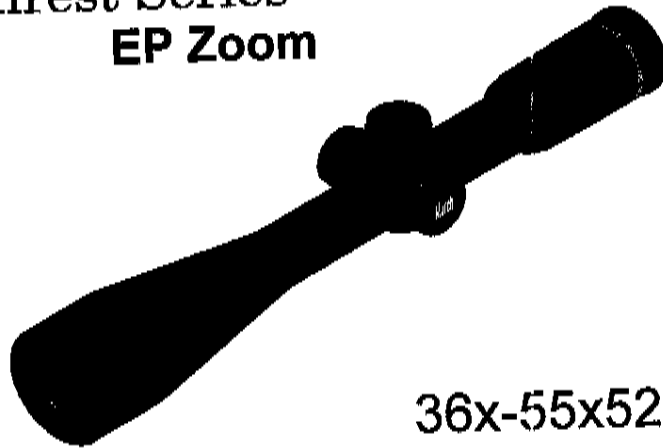

# March Benchrest Series EP Zoom

**36x-55x52**

LR2 Reticle

36x-55x52 Scope was designed to eliminate optical aberration without compromise, utilizing high-end extra-low dispersion (ED) lenses.

Cross-hair Reticle

1/8dot Reticle

1/16dot Reticle

LR Reticle

36x-55x52	
A	368-391mm
B	146mm
C	60mm
D	44mm
E	140mm
F	82-105mm
G	61mm
H	48mm

Specifications		
ITEM	36x-55x52	
	(Low)	(High)
Magnification	36x	55x
Effective Lens Diameter	52mm	
Body Tube Diameter	30mm	
Exit Pupil	1.44mm	0.95mm
Field of View, real	0 55°	0.36°
Eye Relief	82-91mm	66-75mm
1 Click Adjustment	1/8MOA	
Elevation Travel	60MOA	
Windage Travel	40MOA	
Focus	Side Focus /Parallax	
Distance	50yd - infinity	
Finish	Matte Black	
Reticle	Cross-hair, 1/8dot, 1/16dot, LR	
Total Length (-1D)	391mm	368mm
Weight	630g	