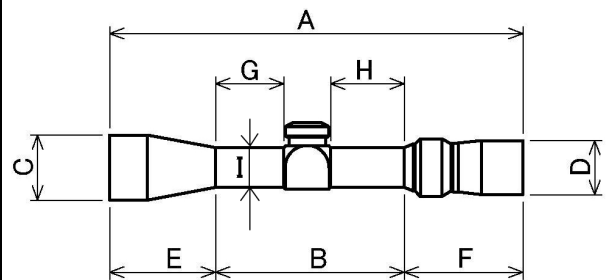

# 2010 New March-X

Objective lens 56mm Series  
34mm Body tube

5x-50x56

The March-X Tactical Series have a 10x magnification range.

Elevation/Windage travel : 1 turn 1/8MOA

5x-50x56 Scope was designed to eliminate optical aberration without compromise, utilizing high-end extra-low dispersion (ED) lenses.

5x-50x56 Riflescope SPECIFICATIONS		
ITEM	(Low)	(High)
Magnification	5X	50X
Effective Lens Diameter	56mm	
Body Tube Diameter	34mm	
Exit Pupil Diameter	1.12mm	
Field of View real	4°	0.4°
Eye Relief	96-101mm	92-98mm
1 Click Adjustment	1/8MOA	
Elevation Travel	60MOA	
Windage Travel	40MOA	
Focus	Side Focus/Parallax	
Distance	10Yd-infinity	
Finish	Matte Black	
Reticle	1/8dot, 3/32dot, 1/16dot, MTR-1, MTR-2	
Total Length (-1D)	398mm	
Weight	830g	

A	398mm
B	166mm
C	64mm
D	41mm
E	144mm
F	88mm
G	79mm
H	51mm
I	34mm

8x-80x56 Rifle scope SPECIFICATIONS		
ITEM	(Low)	(High)
Magnification	8X	80X
Effective Lens Diameter	56mm	
Body Tube Diameter	34mm	
Exit Pupil Diameter		0.7mm
Field of View real	2.5°	0.25°
Eye Relief	89-95mm	83-97mm
1 Click Adjustment	1/8MOA	
Elevation Travel	60MOA	
Windage Travel	40MOA	
Focus	Side Focus/Parallax	
Distance	10Yd-infinity	
Finish	Matte Black	
Reticle	1/8dot, 3/32dot, 1/16dot, MTR-1, MTR-2	
Total Length (-1D)	407mm	
Weight	845g	