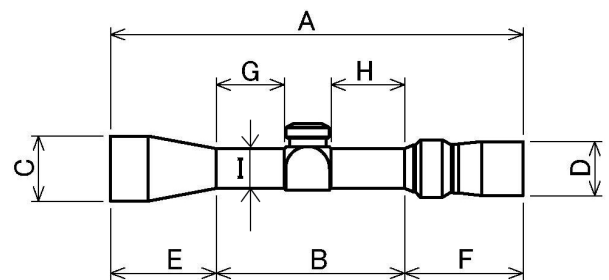

5x-50x56 Riflescope SPECIFICATIONS		
ITEM	(Low)	(High)
Magnification	5X	50X
Effective Lens Diameter	56mm	
Body Tube Diameter	34mm	
Exit Pupil Diameter	1.12mm	
Field of View real	4°	0.4°
Eye Relief	96-101mm	92-98mm
1 Click Adjustment	1/8MOA	
Elevation Travel	60MOA	
Windage Travel	40MOA	
Focus	Side Focus/Parallax	
Distance	10Yd-infinity	
Finish	Matte Black	
Reticle	1/8dot, 3/32dot, 1/16dot, MTR-1, MTR-2	
Total Length (-1D)	398mm	
Weight	830g	

# 2010 New March-X

Objective lens 56mm Series  
34mm Body tube

8x-80x56

The March-X Tactical Series have a 10x magnification range.

Elevation/Windage travel : 1 turn 1/8MOA  
8x-80x56 Scope was designed to eliminate optical aberration without compromise, utilizing high-end extra-low dispersion (ED) lenses.

8x-80x56 Rifle scope SPECIFICATIONS		
ITEM	(Low)	(High)
Magnification	8X	80X
Effective Lens Diameter	56mm	
Body Tube Diameter	34mm	
Exit Pupil Diameter		0.7mm
Field of View real	2.5°	0.25°
Eye Relief	89-95mm	83-97mm
1 Click Adjustment	1/8MOA	
Elevation Travel	60MOA	
Windage Travel	40MOA	
Focus	Side Focus/Parallax	
Distance	10Yd-infinity	
Finish	Matte Black	
Reticle	1/8dot, 3/32dot, 1/16dot, MTR-1, MTR-2	
Total Length (-1D)	407mm	
Weight	845g	

A	407mm
B	175mm
C	64mm
D	41mm
E	144mm
F	88mm
G	79mm
H	60mm
I	34mm